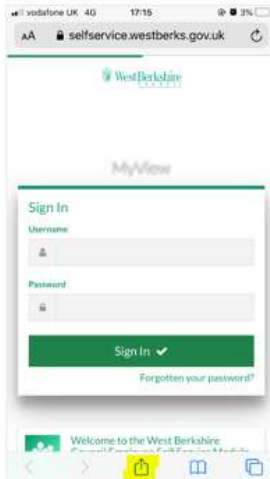

Create a short cut to MyView on phone

To access MyView enter the link below in your browser
<https://selfservice.westberks.gov.uk>

Apple

Android

Click on the area highlighted yellow

Add to home screen

Apple

Scroll up and select add to home screen

Android

Click Add

Apple

Android

A shortcut will then be added to your screen.

Apple

Android