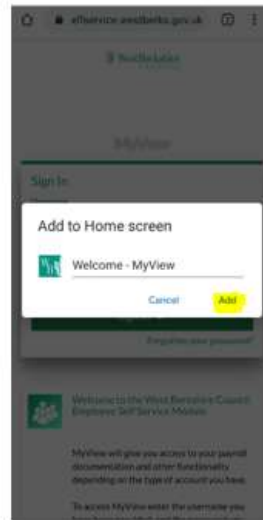

Create a short cut to MyView on phone

To access MyView enter the link below in your browser
<https://selfservice.westberks.gov.uk>

Apple

Android

Click on the area highlighted yellow

Add to home screen

Apple

Scroll up and select add to home screen

Android

Click Add

Apple

Android

A shortcut will then be added to your screen.

Apple

Android