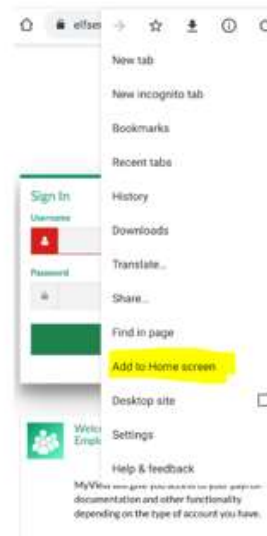

Create a short cut to MyView on phone

To access MyView enter the link below in your browser
<https://selfservice.westberks.gov.uk>

Apple

Android

Click on the area highlighted yellow

Add to home screen

Apple

Scroll up and select add to home screen

Android

Click Add

Apple

Android

A shortcut will then be added to your screen.

Apple

Android