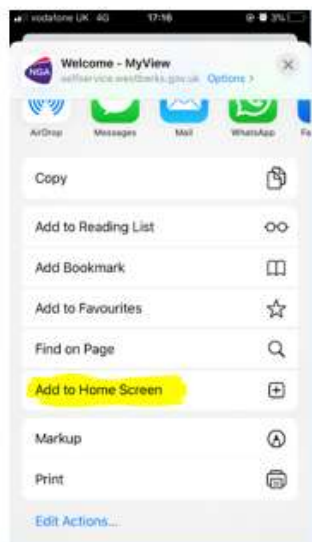

Create a short cut to MyView on phone

To access MyView enter the link below in your browser
<https://selfservice.westberks.gov.uk>

Apple

Android

Click on the area highlighted yellow

Add to home screen

Apple

Scroll up and select add to home screen

Android

Click Add

Apple

Android

A shortcut will then be added to your screen.

Apple

Android